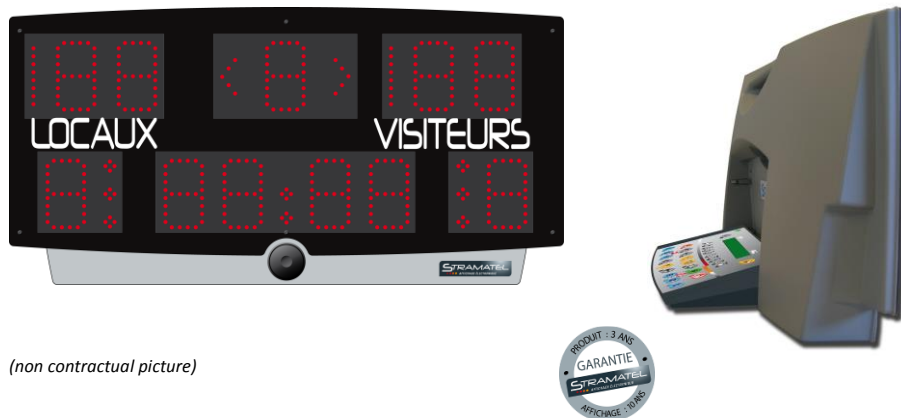

OUTDOOR MULTI-TOP

(non contractual picture)

Composition

- 1 portable scoreboard with retractable control console
- 1 Battery charger or 1 mains cable
- Operating instructions

Description

- Use :** Outdoor
- Readability :** 35m, angle >160°
- Dimensions :** 730 x 370 x 110mm
- Weight :** 6 kg
- Power supply :** *For the battery powered model :* Integrated batteries allowing a battery life of about 20 hours when totally charged - Built-in lead-acid batteries
For the mains powered model : 230 V / 50-60 Hz
- Protection :** Unbreakable mat polycarbonate front face (DIN 18032-3)
- Integrated buzzer :** 86 dB at 1m

Display functions

- Score :** 2 x 3 red LED digits (9 cm)
- Timer/Rest period :** 4 red LED digits (9 cm) + blinking points
- Period :** 1 red LED digit (9 cm)
- Ball possession:** 2 red LED arrows
- Team fouls (BB)/ Exclusion timer :** 2 x 1 red LED digits (9 cm)
- Time out (BB, HB, VB) or number of exclusions (HB) :** 2 x 3 red points

Control consoles

- 1 retractable console:** (340 x 175 x 60 mm) with LCD screen with 2 lanes of 20 characters (9mm high)
- 1 charger :** For the battery-powered model - Whilst not in use, the Multi-Top must be recharged with the supplied charger unit. (Autonomy max 20h)
Input: 100-240V 47-63 Hz 0,4A.
Output: 13,6VDC 0,75A.
- USB Port:** For programme update
- Programme:** 14 sport disciplines + « Free mode » to create your own sport discipline or for additional sports (wrestling, Pelota...)

Multilingual Programme

Options

- 24 sec shot clock :** The Multi-Top is compatible with our cable controlled shot clocks Model SC24 Eco
- Repeater:** Extendable with a slave-repeater Multi-Top